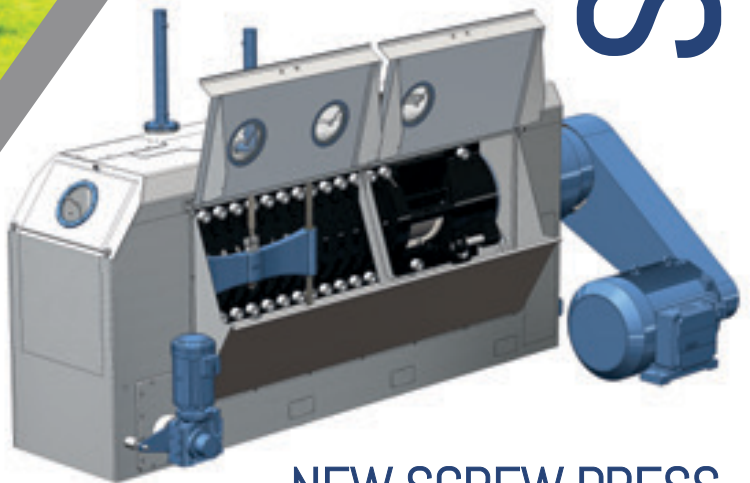

Rosedowns

desmet ballestra

PROCESSING
QUALITY
WORLDWIDE

SR4.000

NEW SCREW PRESS
SPECIALLY DEVELOPED FOR RENDERING

The first choice for screw presses

Rosedowns

desmet ballestra

Located in the city of Kingson upon Hull, England and established in 1777 Rosedowns continues to be a pioneer in advanced pressing technology.

Having an unrivalled reputation around the world for supplying processing equipment and replacement parts to the vegetable oil and rendering industries, Rosedowns boasts references of its equipment in more than 100 countries.

Easily positioned on existing press footprints

SHAFT & CAGE

- . 360° screening area
- . Improved oil yield
- . Easy maintenance
- . Hydraulic cage opening

GEARBOX

- . Reversible drive
- . Improved for frequency drives
- . Improved integral components
- . Digital oil level & temperature monitoring

Press Cage

- . 360 degree screening area
- . Improved oil yield
- . Removeable 1st field

Cage Cassette

- . Increased drainage
- . High durability

Gearbox*

- . Reversible Drive
- . Compatible and replaceable with existing press gearboxes