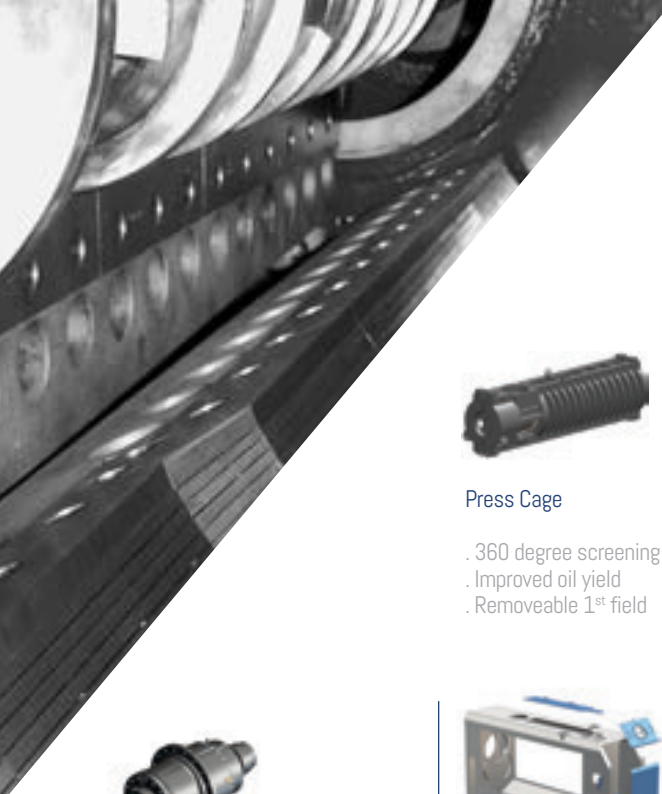

Easily positioned on existing press footprints

SHAFT & CAGE

- . 360° screening area
- . Improved oil yield
- . Easy maintenance
- . Hydraulic cage opening

GEARBOX

- . Reversible drive
- . Improved for frequency drives
- . Improved integral components
- . Digital oil level & temperature monitoring

Press Cage

- . 360 degree screening area
- . Improved oil yield
- . Removeable 1st field

Cage Cassette

- . Increased drainage
- . High durability

Gearbox*

- . Reversible Drive
- . Compatible and replaceable with existing press gearboxes