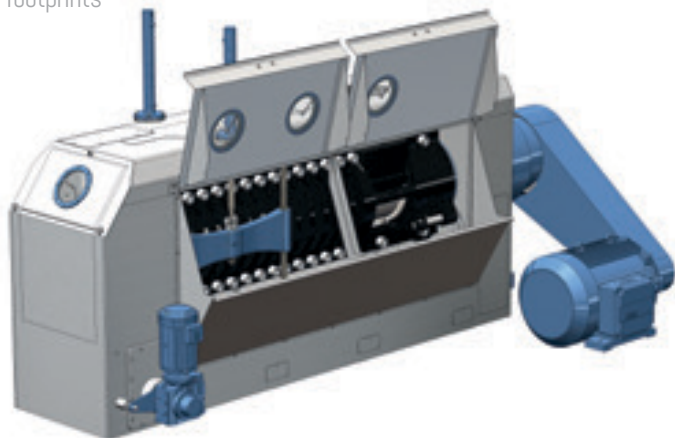

The finished material processed by the renderers results in manufacturing of:

- . High protein pet food
- . Food
- . Cosmetics
- . Fertilizer
- . Energy / Fuel
- . Others
- . Bank notes

SR4.000

FOOTPRINT

Easily positioned on existing press footprints

SHAFT & CAGE

- . 360° screening area
- . Improved oil yield
- . Easy maintenance
- . Hydraulic cage opening

GEARBOX

- . Reversible drive
- . Improved for frequency drives
- . Improved integral components
- . Digital oil level & temperature monitoring

Press Cage

- . 360 degree screening area
- . Improved oil yield
- . Removeable 1st field

Cage Cassette

- . Increased drainage
- . High durability

Gearbox*

- . Reversible Drive
- . Compatible and replaceable with existing press gearboxes